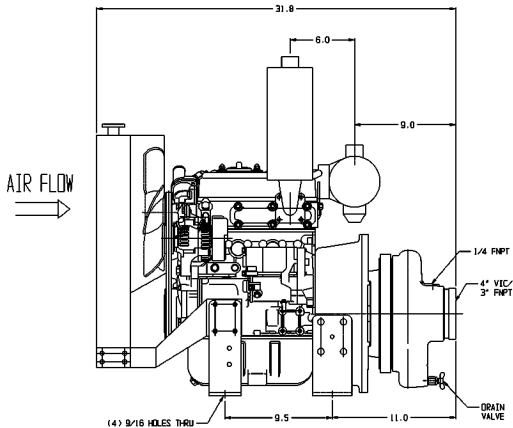

# HPX300-BD26 DIESEL SLIP-ON PUMP

PLATE NO. EQ723A