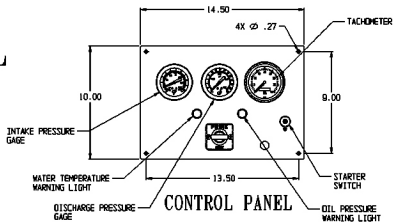

# HPX300-BD26 DIESEL SLIP-ON PUMP

PLATE NO. EQ723A